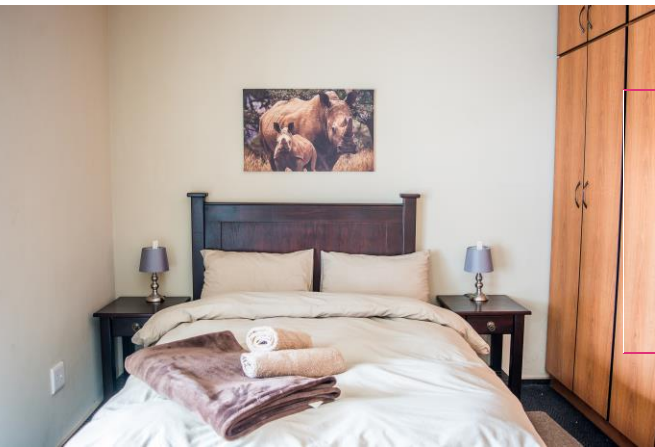

Room 3

Ground floor double room with private entrance from courtyard & en suite bathroom.